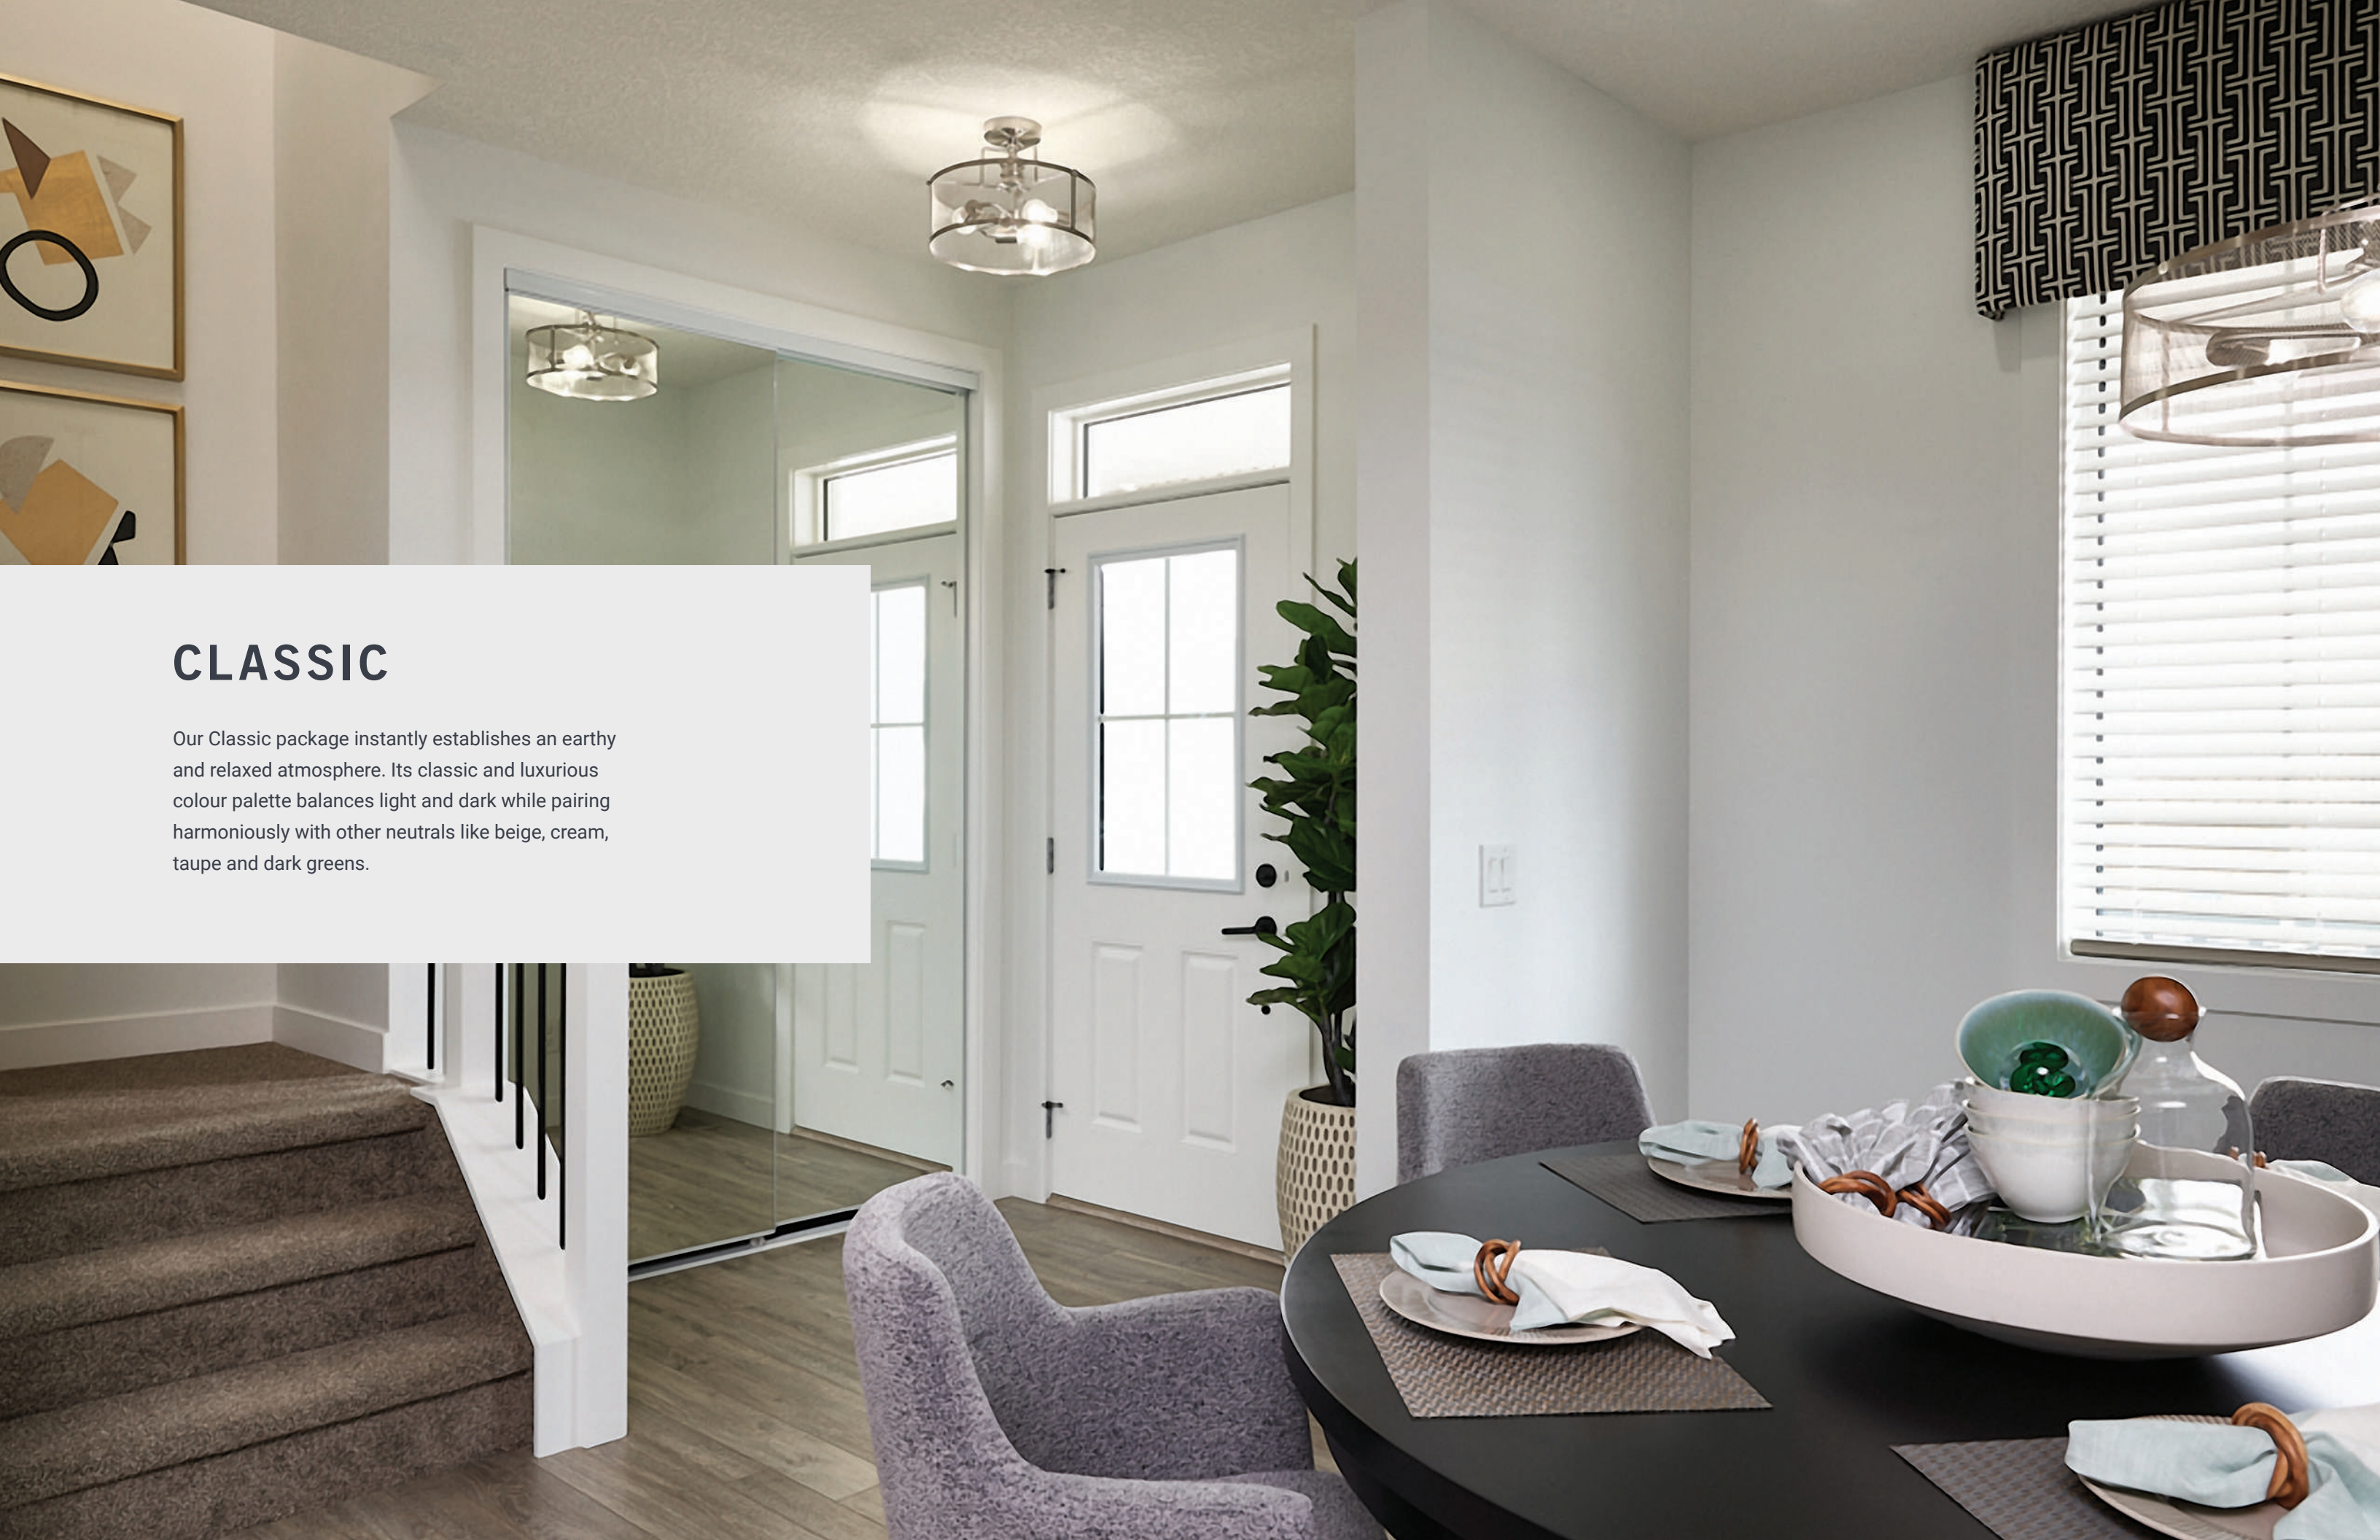

CLASSIC

Our Classic package instantly establishes an earthy and relaxed atmosphere. Its classic and luxurious colour palette balances light and dark while pairing harmoniously with other neutrals like beige, cream, taupe and dark greens.